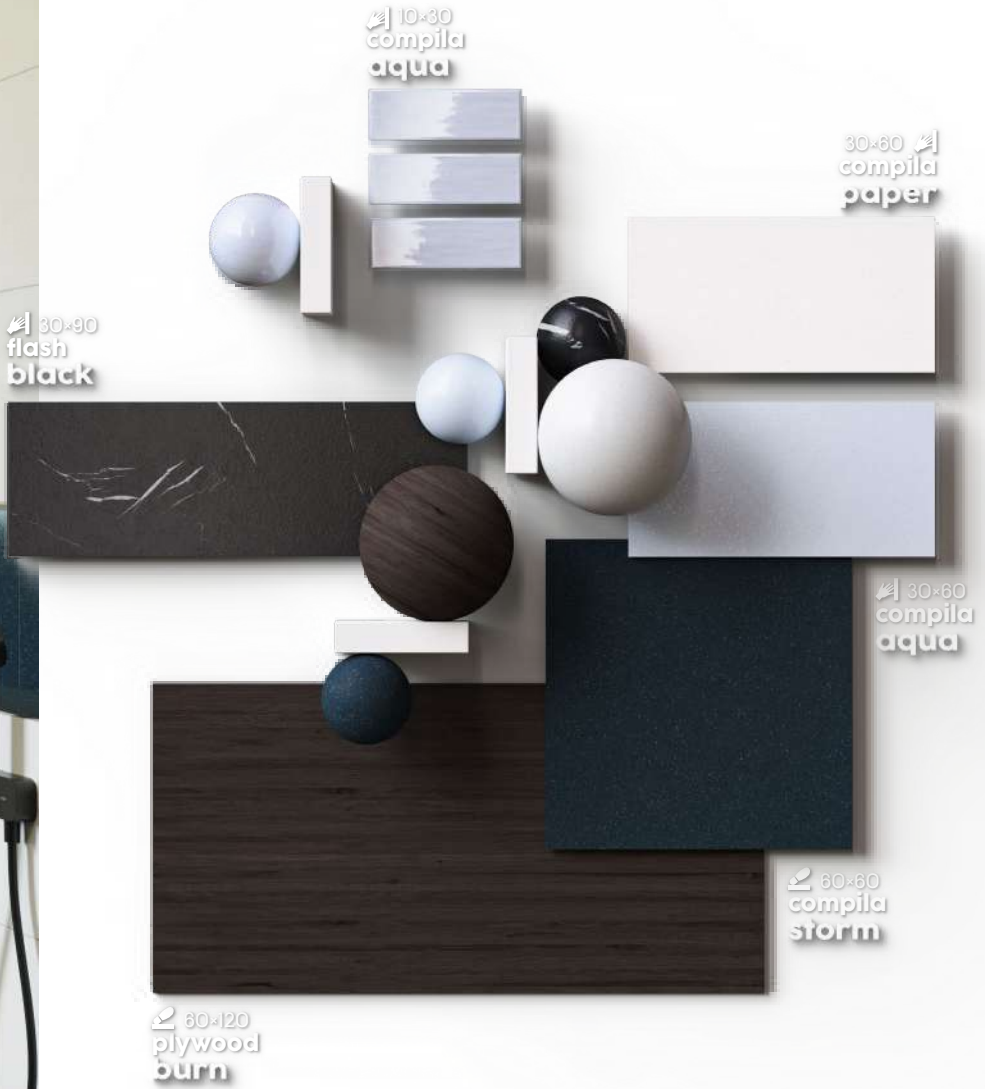

compilation 008